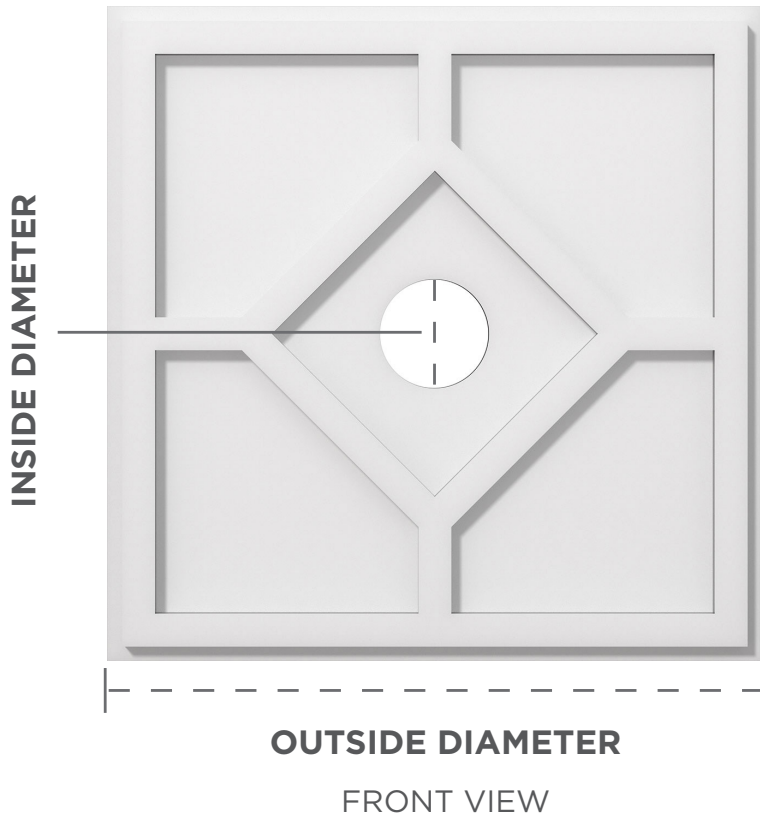

EMBRY PVC CONTEMPORARY CEILING MEDALLION

ITEM NO.

CMPEY

OUTSIDE DIAMETER
10" - 40"
INSIDE DIAMETER
0" - 7"
PROJECTION
1"

CONSTRUCTION: Expanded Cellular PVC

USAGE: Commercial or residential walls & ceilings.
Suitable for areas exposed to water or for
outdoor applications.